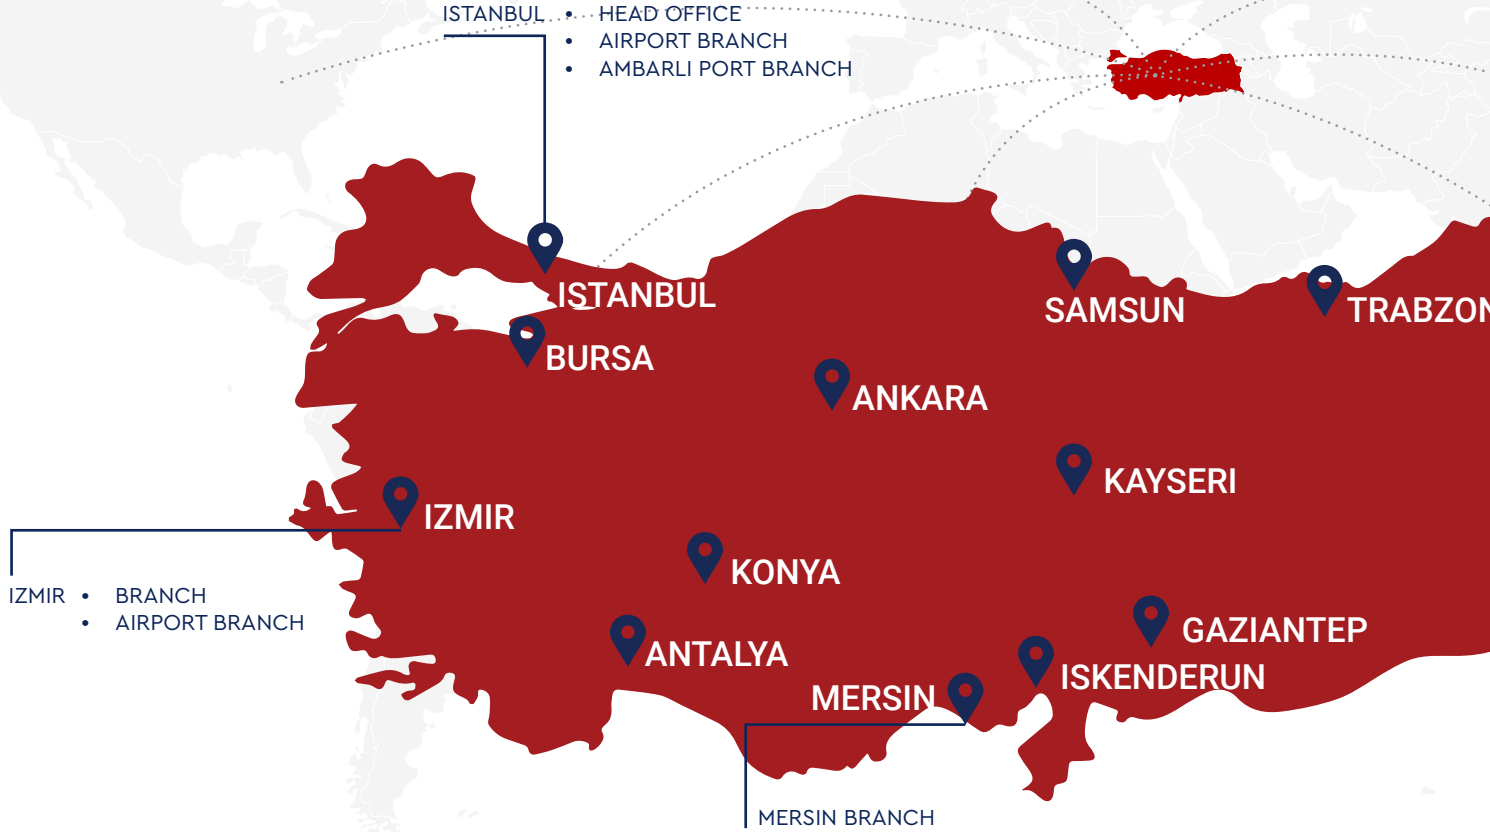

BRANCH OFFICES

Main contact for Projects & Heavy Lift:

Mr. Ozkan Sakar

Heavy Lift & Project Logistics Manager

ozkan.sakar@geneltransport.com.tr

ISTANBUL Head office

Cumhuriyet Cad.
No:123/6TR-34373 Harbiye
Istanbul / Turkey
Phone: +90-212-241-2515

IZMIR Branch

1456 SK No: 17/4 35220
AlsancakIzmir / Turkey
Phone: +90-232-464-7569

MERSIN Branch

Anadolu Hayat Sigorta Is
Merkezi Kat:5/512 Mersin
/ Turkey
Phone: +90-324-238-1901

ISTANBUL Airport Branch

Kargo Binası Muste-
cirler Buro Alanı B Tipi
No:5 AHL-YesilköyIstanbul
/ Turkey
Phone: +90-212-465-3525

IZMIR Airport Branch

Kargo Binası D:4 Blok
No:11GaziemirIzmir / Turkey
Phone: +90-232-464-7569